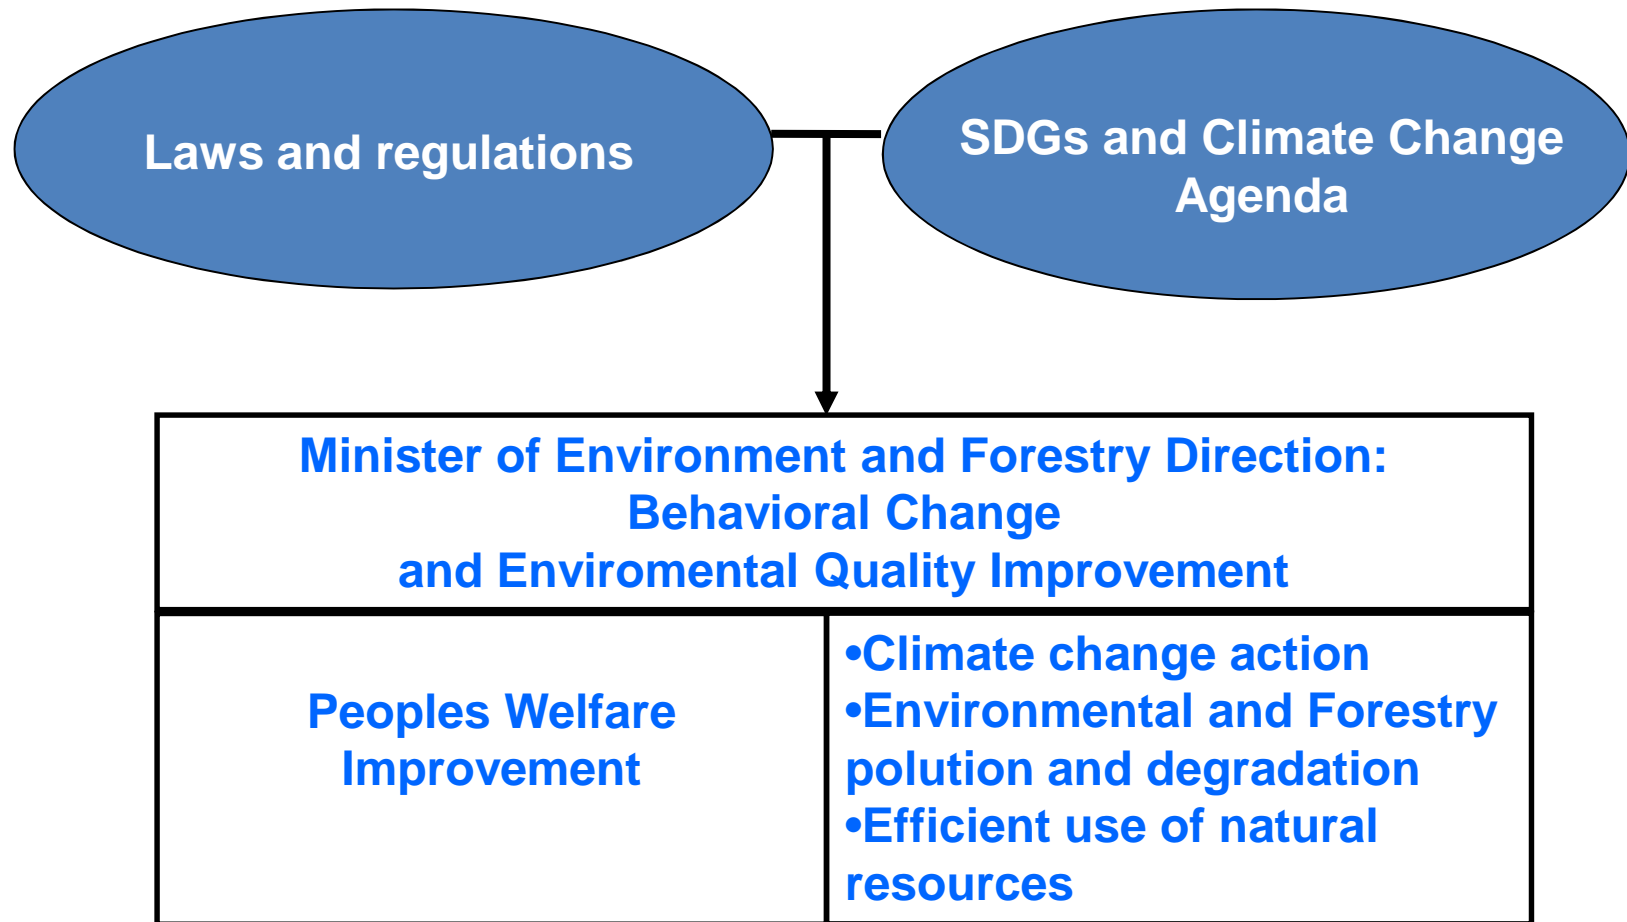

Circular Economy and Sustainable Plastic Indonesia: Exercising Policy and Innovation with Life Cycle Thinking

Noer Adi Wardojo

Center for Environmental and Forestry Standardisation
Ministry of Environment and Forestry
2016

17 Goal of SDGs

In September 25, 2015, UN Adopted 2030 Agenda :
17 Global Goals of Sustainable Development Goals

Policy Direction and Context

Portfolio of Standards to Drive Behavioral Change

Government	Business	Society
<p>Eco Office Standard (Green Office)</p> <p>Green Public Procurement System</p>	<p>Environmental Management System</p> <p>Ecolabel Standards for eco/green product/service</p> <p>Environmentally Sound Technology Performance Standards</p> <p>Sustainable use of material and energy (upstream and downstream)</p>	<p>New Area:</p> <p>Public Services Standards (Standar Pelayanan Masyarakat /SPM) for environmentally friendly public facilities</p> <p>2015: Shopping Center, Traditional Market, tourism areal</p> <p>2016: implementation start</p>

Life Cycle Thinking

- Ministry of Environment start to exercise the use of life cycle thinking as basis policy formulation to develop sustainable consumption and production pattern of materials
- Center for Environmental and Forestry Standardisation develops sets of standard schemes that can be utilised in intervention for material sustainability pattern such as life cycle assessment, environmental management system and ecolabeling.