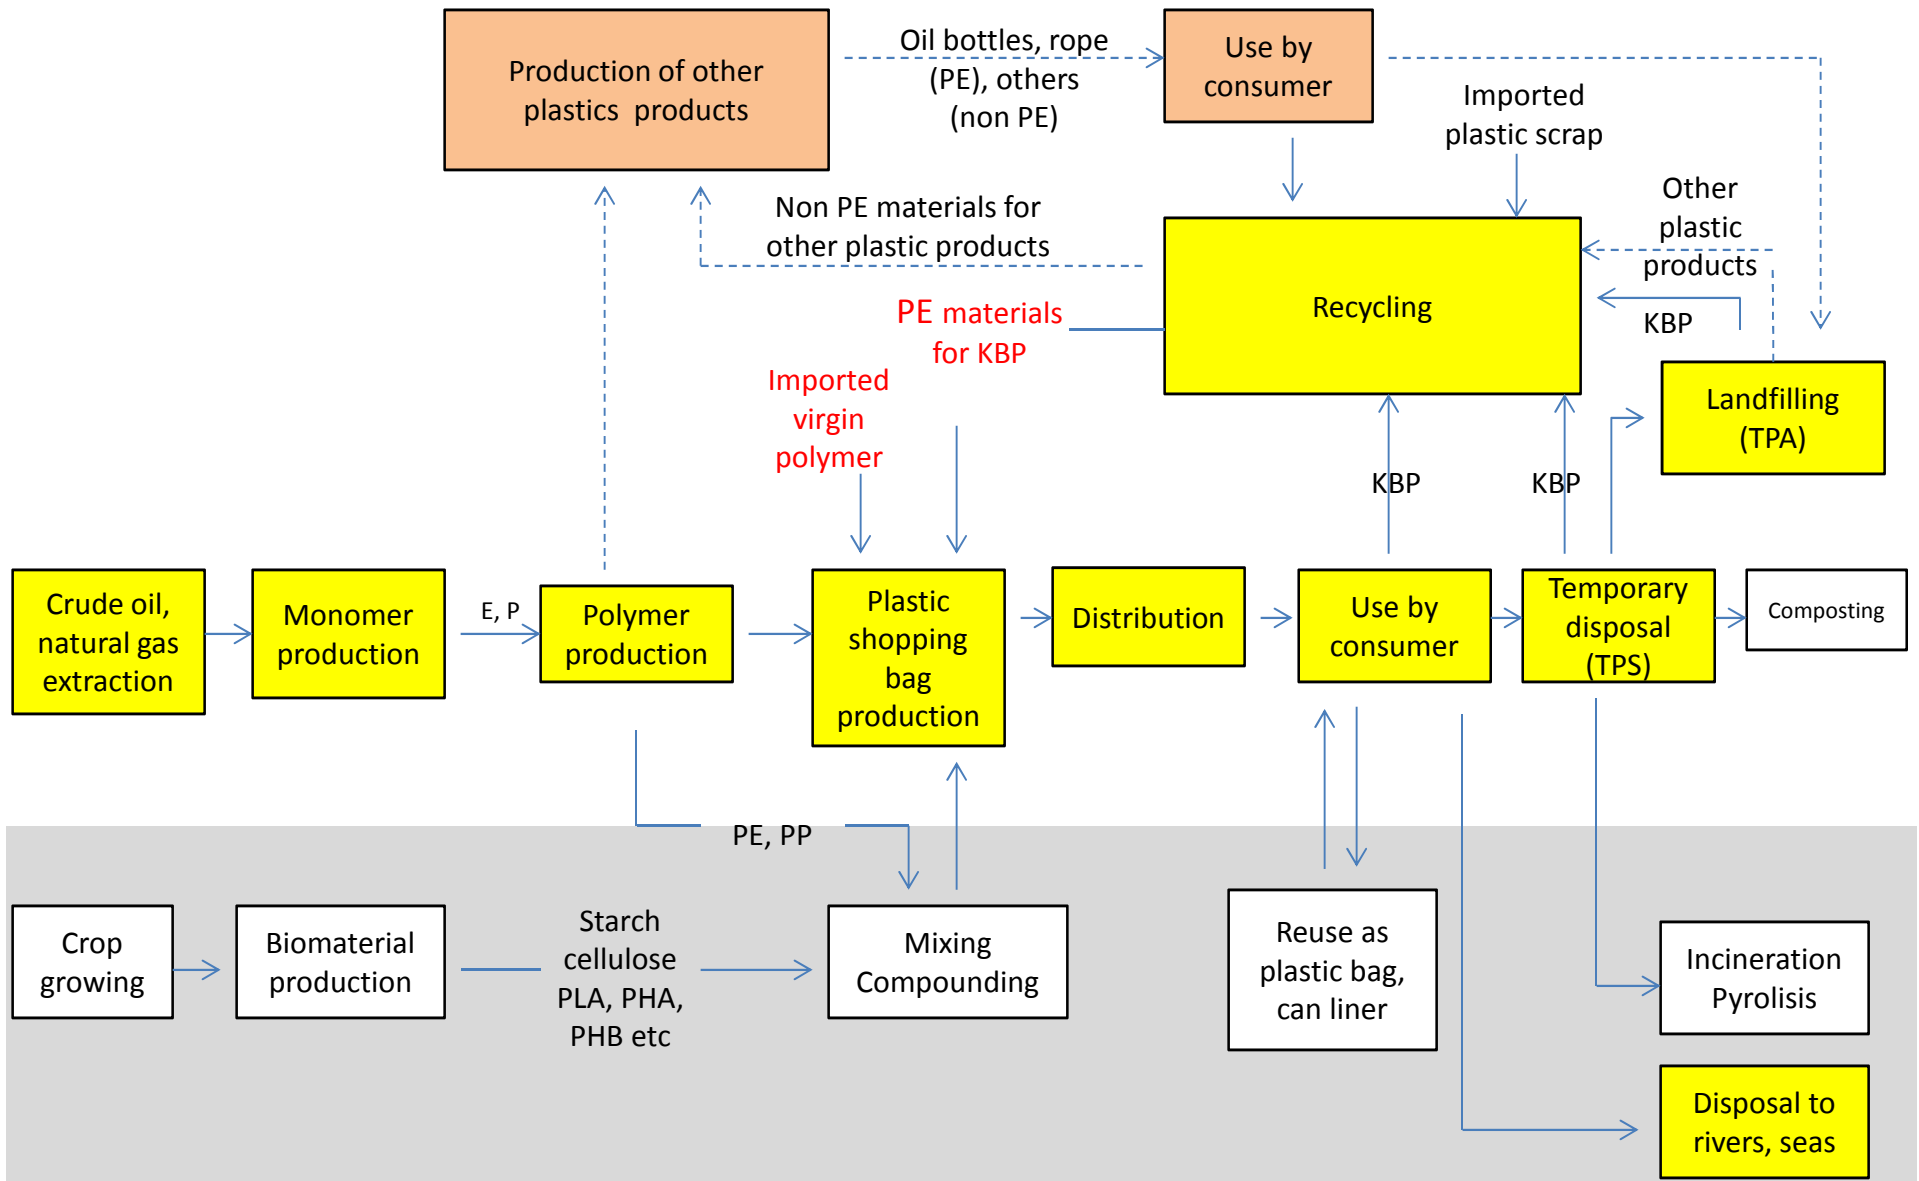

Upstream - Downstream Generic Maps of Plastic Bags Based on Life Cycle Perspective