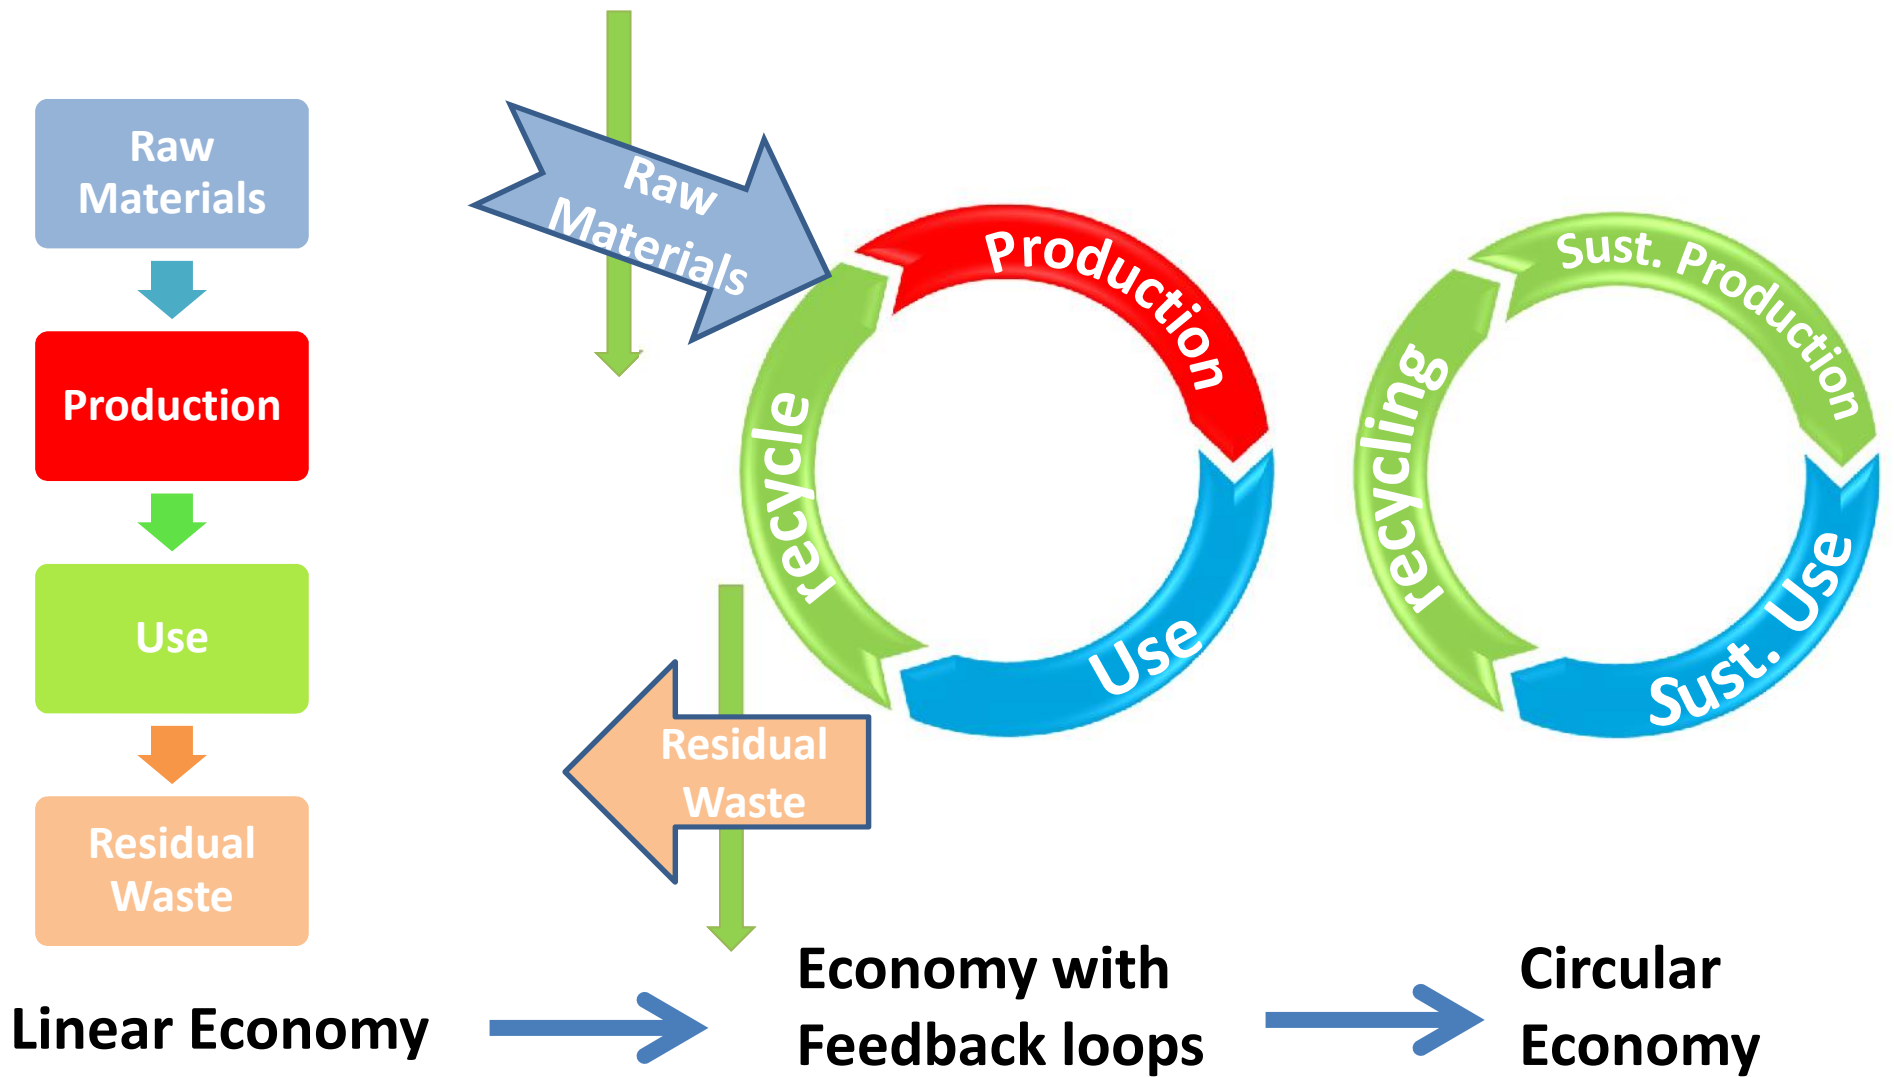

Moving From Linear Economy*

* Adapted from Paul Connett / Wrap UK